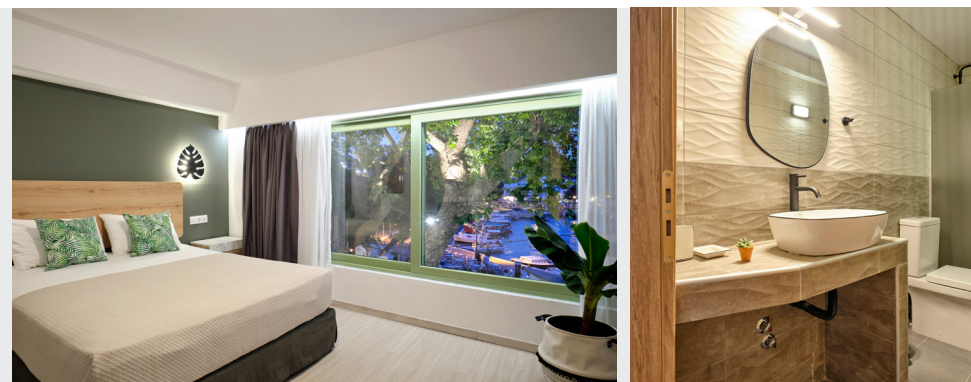

ACCOMMODATION

The Tree comprises five (5) spacious rooms & suites, each offering impressive sea views. Every room & suite is equipped with the latest modern facilities and amenities, including air conditioning, WiFi, TV, Desk, safe box, etc. The suites feature ultra-modern, stylish bathrooms with shower.

DOUBLE ROOM

This lovely room (20 sq.m.) is located on the 1st floor and it offers sea views through its large picture windows. It can accommodate up to two people and features one bedroom with a bathroom.

ONE BEDROOM SUITE WITH SEA VIEW

Suite 2 (37 sq.m.) is located on the first floor and can accommodate up to three people. It features one bedroom, a bathroom and a spacious living room with a sofa bed.

DOUBLE ROOM WITH BALCONY

Suite 3 (26 sq.m) is located on the 2nd floor and offers a lovely balcony with sea views – perfect for enjoying an afternoon drink or snack. It can accommodate up to three people, featuring one bedroom, a bathroom and a spacious living room with a sofa bed.