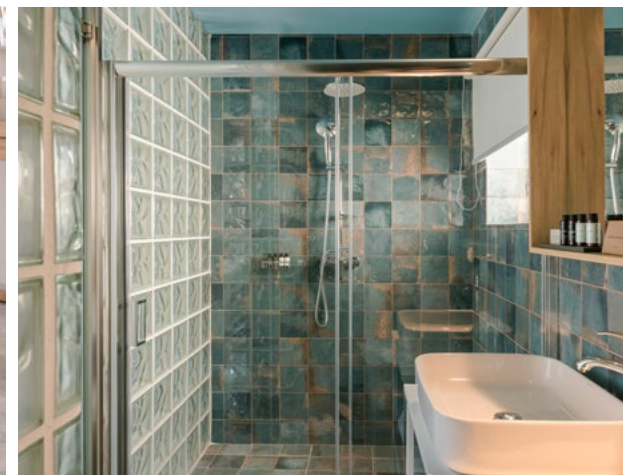

ARIA BLUE SUITES

Aria Blue Suites is a nice complex of spacious rooms at the heart of Skiathos Island. The four double rooms are designed with modern and stylish décor, in a comfortable and cozy atmosphere. The rooms have en-suite bathrooms, air conditioning, satellite TV, free Wi-Fi, and a private balcony, which offers views of the surrounding area.

The location of the complex is an advantage, as it is situated in the center of Skiathos town, making it easy to explore the local area. Visitors can enjoy a range of local activities and the opportunity to visit nearby beaches, shops, bars, and restaurants. Aria Blue Suites is ideal for visitors looking for a comfortable and convenient place to stay while exploring the town and the surrounding areas.

Pets are welcome upon request.

THE LOCATION

Staying in the center of Skiathos means that you will be close to popular restaurants, cafes, bars, shops, and other attractions. It also makes it easier to explore the rest of the island, as the town center is well-connected to other parts of Skiathos via public transportation. Additionally, being in the center of Skiathos means that you will be close to the island's main port and airport, making it more convenient to arrive and depart from Skiathos. Overall, the central location of Aria Blue Suites in the center of Skiathos is a convenient and ideal choice for visitors who want to experience the best that the island has to offer.